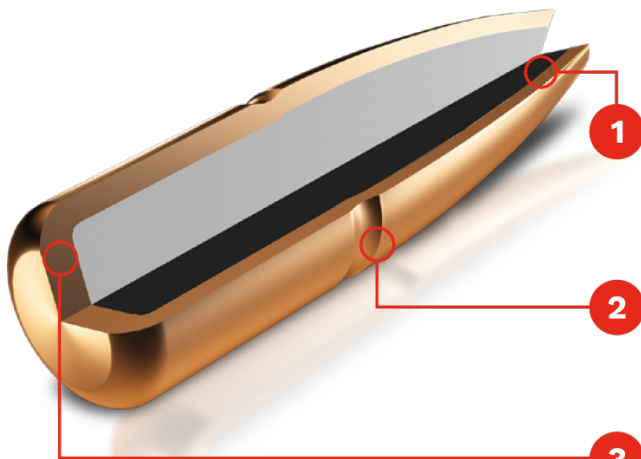

BALLISTIC DATA

Metric

Velocity		Energy		Zero Range		
V0 [m/s]	780	E0 [J]	3346		100m	MRD* 156m
V50 [m/s]	727	E50 [J]	2907	50m	-0.2	1.8
V100 [m/s]	677	E100 [J]	2521	100m	∞	4
V150 [m/s]	629	E150 [J]	2176	150m	-5.2	0.8
V200 [m/s]	582	E200 [J]	1863	200m	-16.6	-8.5
V250 [m/s]	538	E250 [J]	1592	250m	-35.3	-25.2
V300 [m/s]	497	E300 [J]	1359	300m	-62.5	-50.5

Imperial

Velocity		Energy		Zero Range		
V0 [ft/s]	2559	E0 [ft/lbs]	2468		100yds	MRD* 170yds
V50 [ft/s]	2401	E50 [ft/lbs]	2173	50yds	-0.2	0.5
V100 [ft/s]	2249	E100 [ft/lbs]	1906	100yds	∞	1.6
V150 [ft/s]	2102	E150 [ft/lbs]	1665	150yds	-1.5	0.9
V200 [ft/s]	1962	E200 [ft/lbs]	1451	200yds	-4.9	-1.8
V250 [ft/s]	1827	E250 [ft/lbs]	1258	250yds	-10.6	-6.8
V300 [ft/s]	1699	E300 [ft/lbs]	1088	300yds	-19	-14.3

Bullet construction of GECO PLUS

1

GECO PERFORMANCE POINT:
For precision and safe deformation

2

GECO GROOVES:
For controlled effectiveness

3

GECO BONDING:
For deep penetration and venision protection