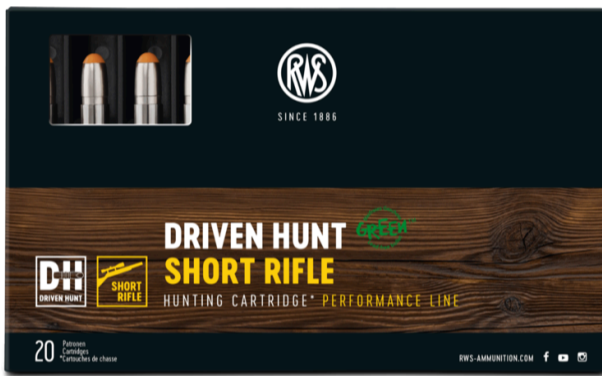

# RWS .30-06 DRIVEN HUNT SHORT RIFLE 9,7G

Article number	2428313	<b>SHORT DESCRIPTION</b>	
Caliber	.30-06	Humane takedown	Good
Bullet	DRIVEN HUNT	Stopping power	Very high
Available from	Q3/2024	Likeliness of exit hole	Certain
VO	821 m/s	Recoil	Medium
EO	3269 J	Bullet weight	9.7 g
MRD	151 m	Lead free	Yes
		Special applications	Battue Short Barrel

## APPLICATIONS

Especially recommended for:

Light game	Alternative
Medium game	Very good
Heavy game	Alternative